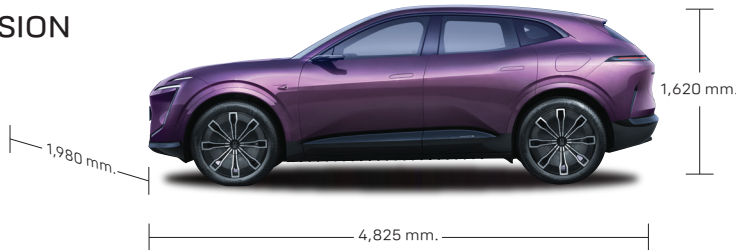

DIMENSION

Exterior

Wheel

Interior

Optional

Luxury Comfort Package

Futuristic Vision Package**

www.avatr.co.th